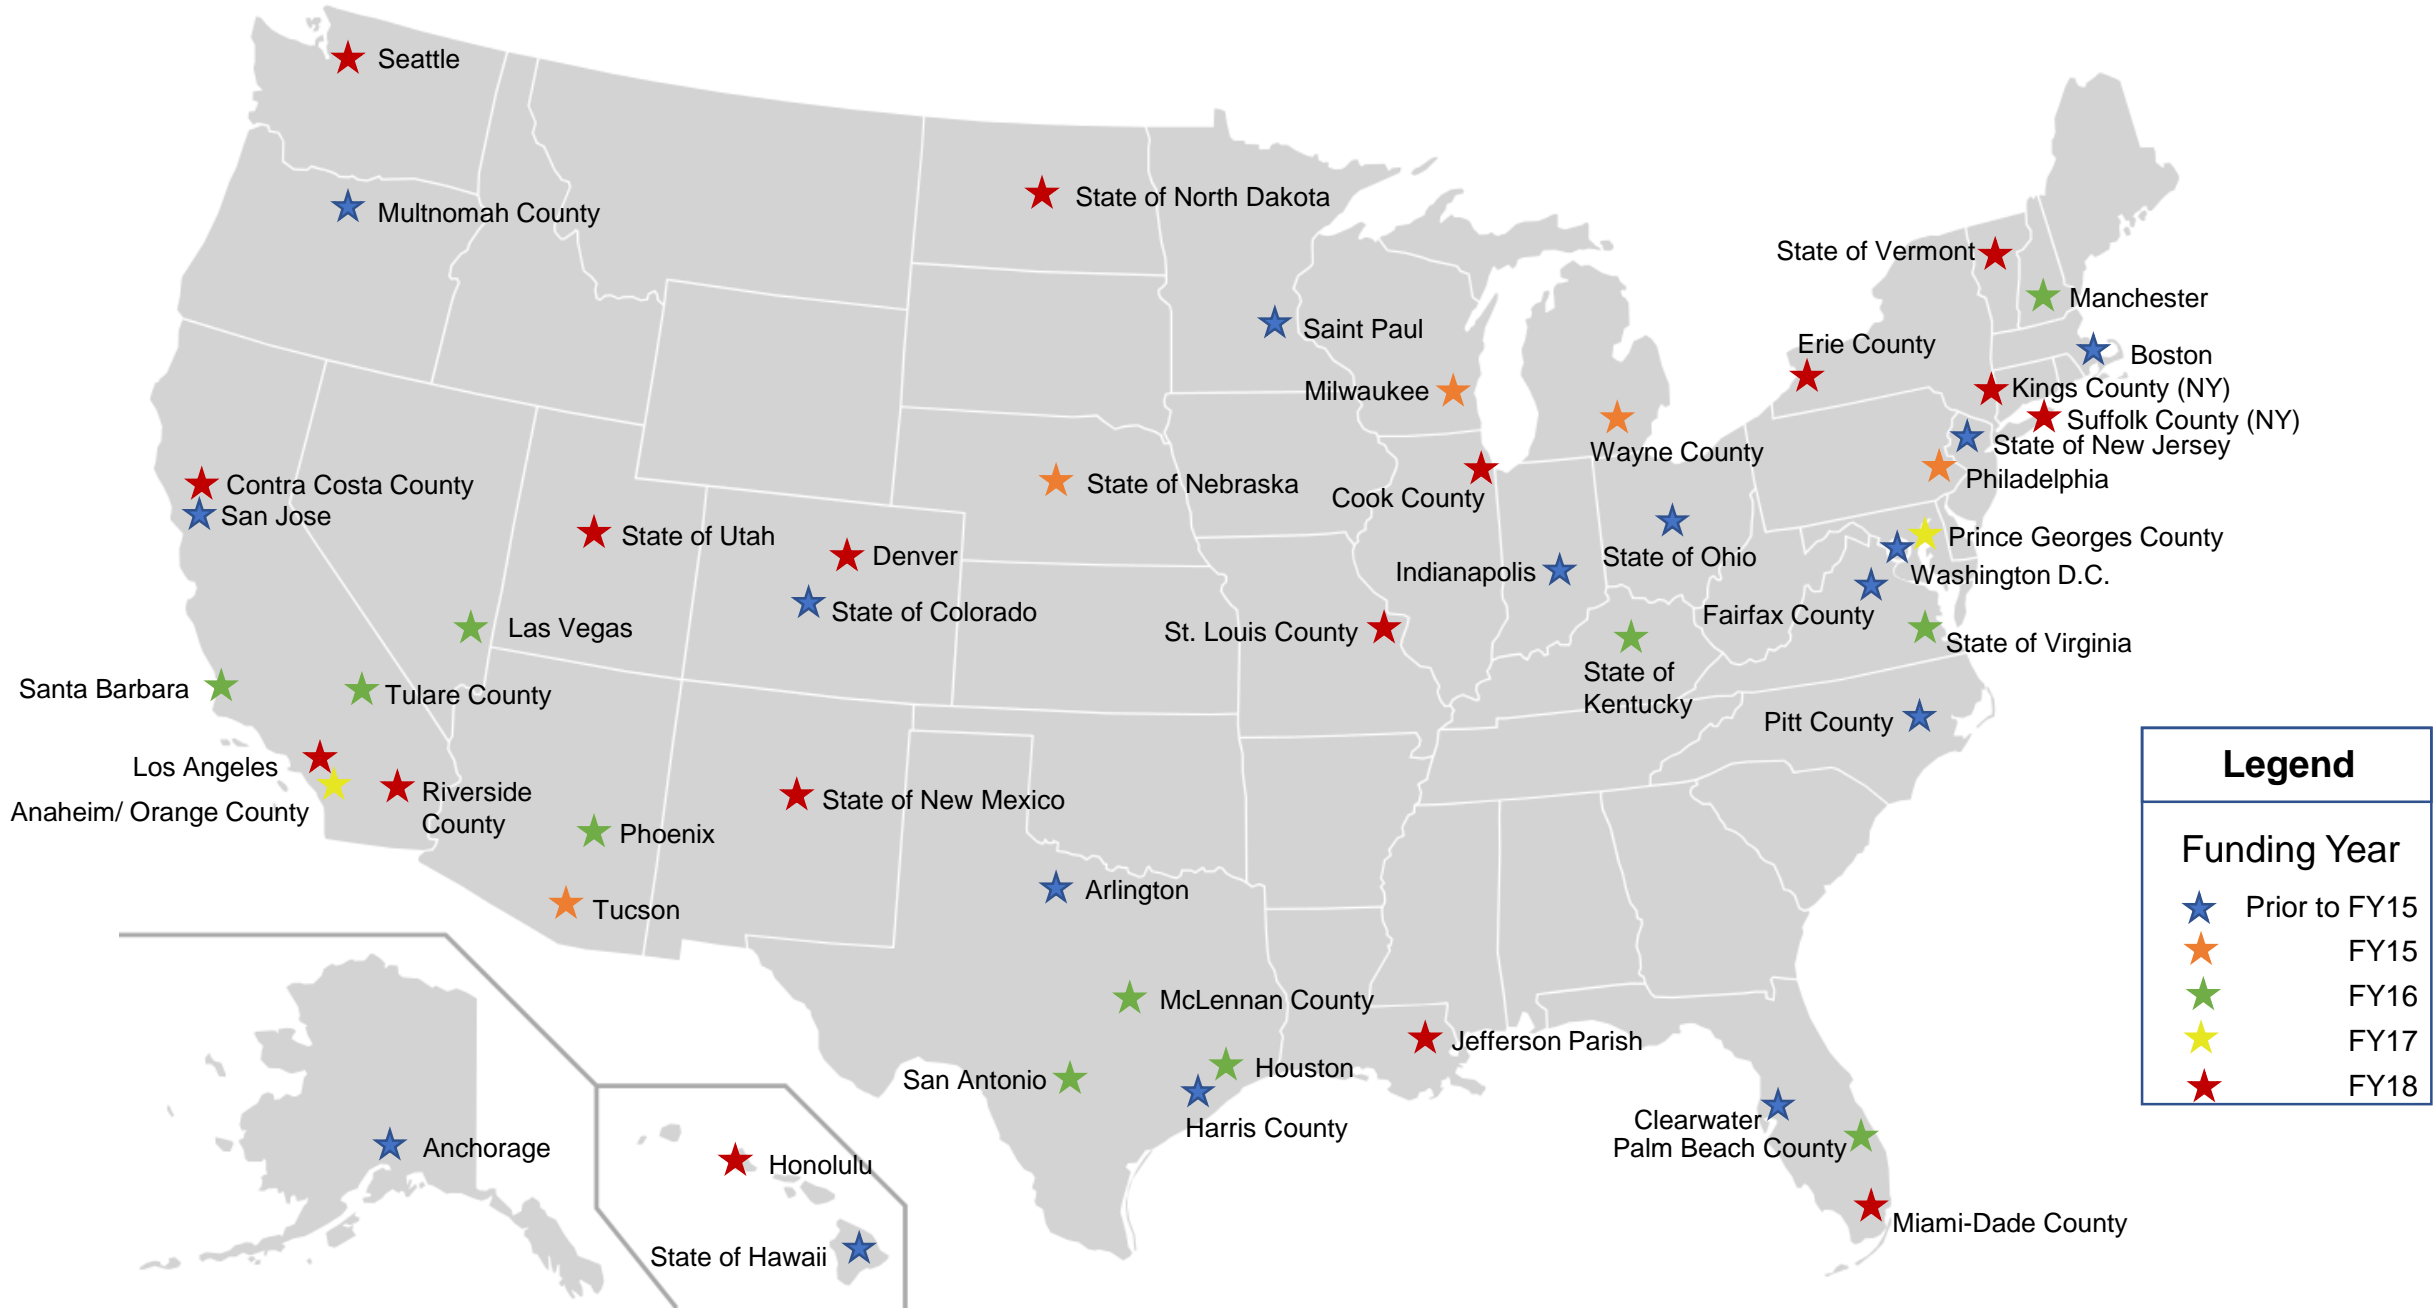

Enhanced Collaborative Model Human Trafficking Task Forces

Legend	
Funding Year	
★	Prior to FY15
★	FY15
★	FY16
★	FY17
★	FY18